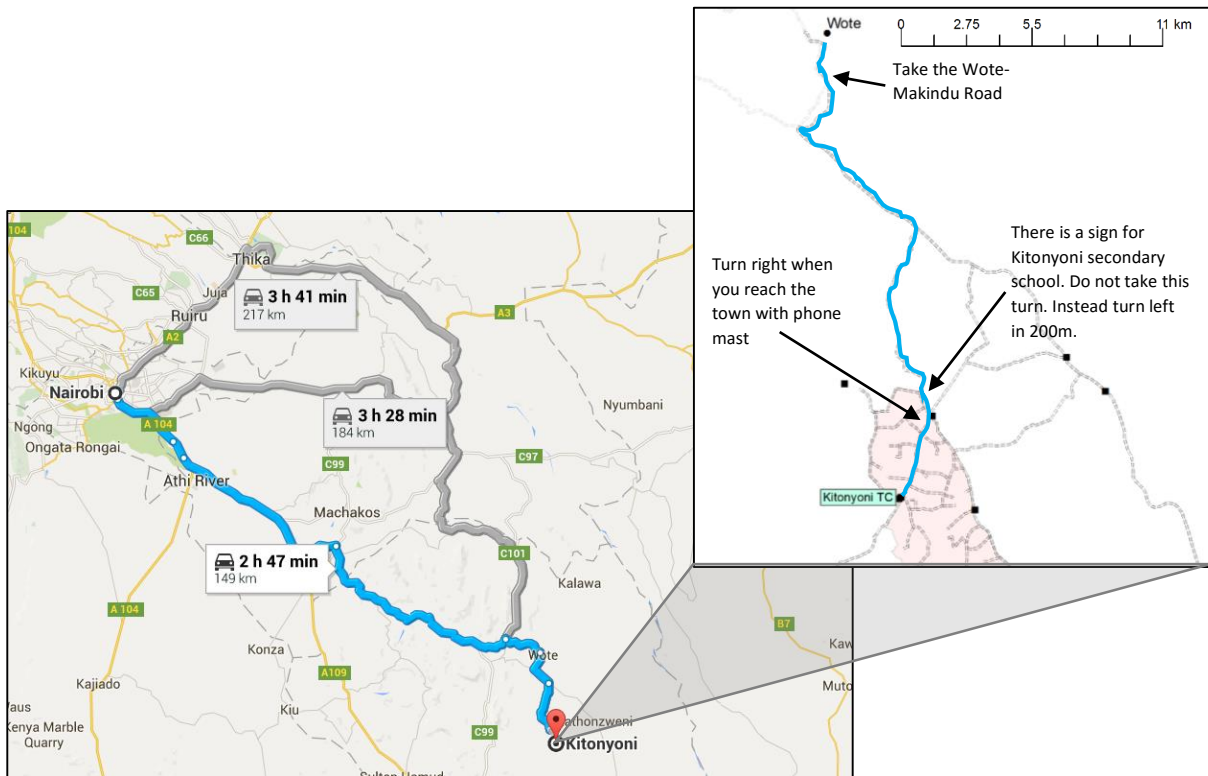

Kitonyoni Solar Mini-Grid Project

Directions

Location

From Nairobi; (approx. 3 hours by car)

1. Take the Mombasa road towards Machakos town
2. Continue on Machakos-Wote road to Makueni. Heading towards Wote town.
3. When you reach Wote, turn right onto the Wote-Makindu Road at the crossroads after you pass Ngooni supermarket.
4. Continue on road for 5km then turn left at next crossroads
5. Take a right turn onto dirt track when you reach the sign for Kitonyoni secondary school
6. Continue on road until you reach Kangondi town (indicated by a large phone mast). At the Kangondi crossroads, turn left.
7. Continue on road for 4km until you reach Kitonyoni solar mini-grid.